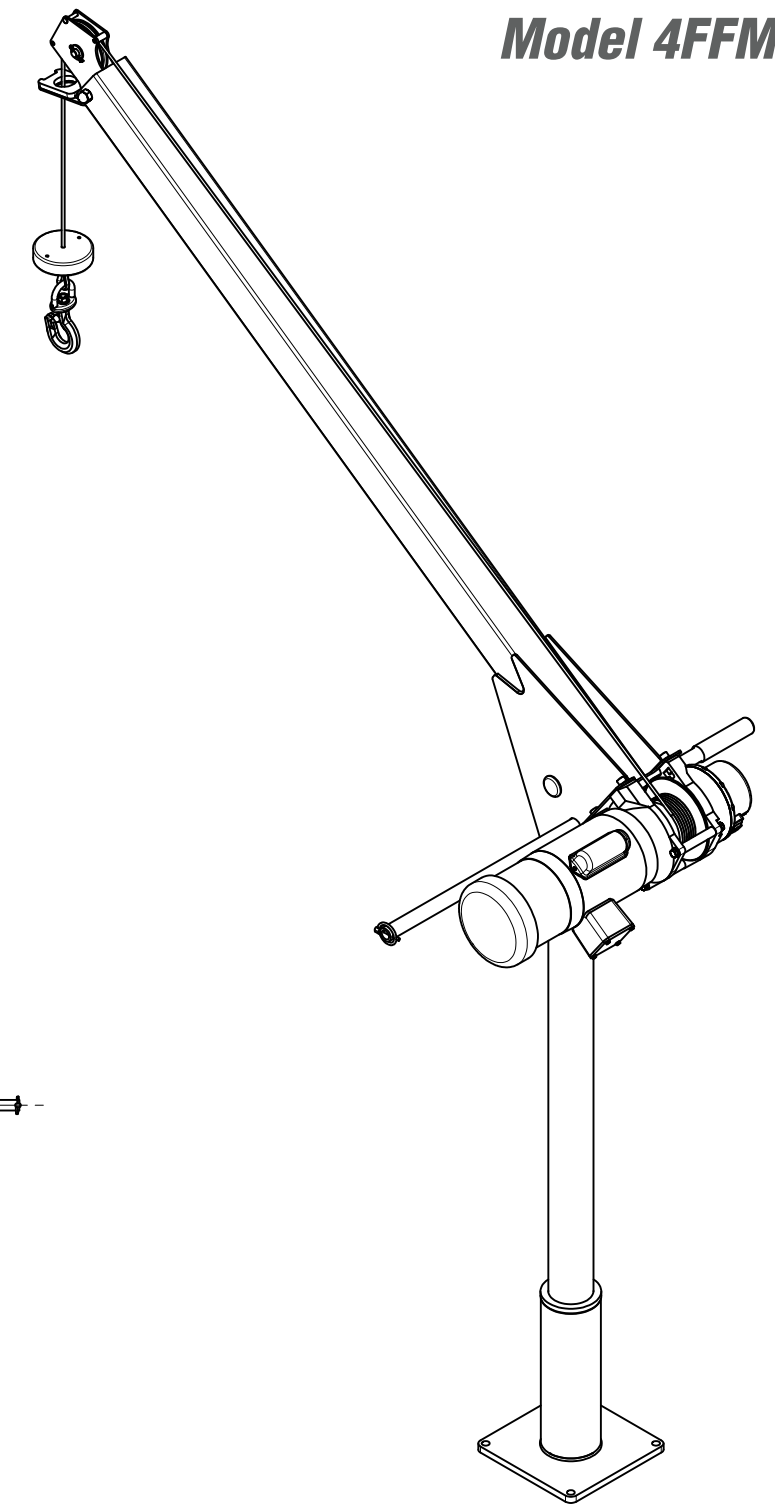

Davit Crane Dimensions
Model 4FFM

NOTES

- ① Dimension varies with hook assembly; 1-ton swivel hook shown.
- ② Range of handle rod position: 4.8" to 30.5".
- ③ Pivot axis.
- ④ Dimension with HD650-1A34-F-11; available for use with other hoist models.