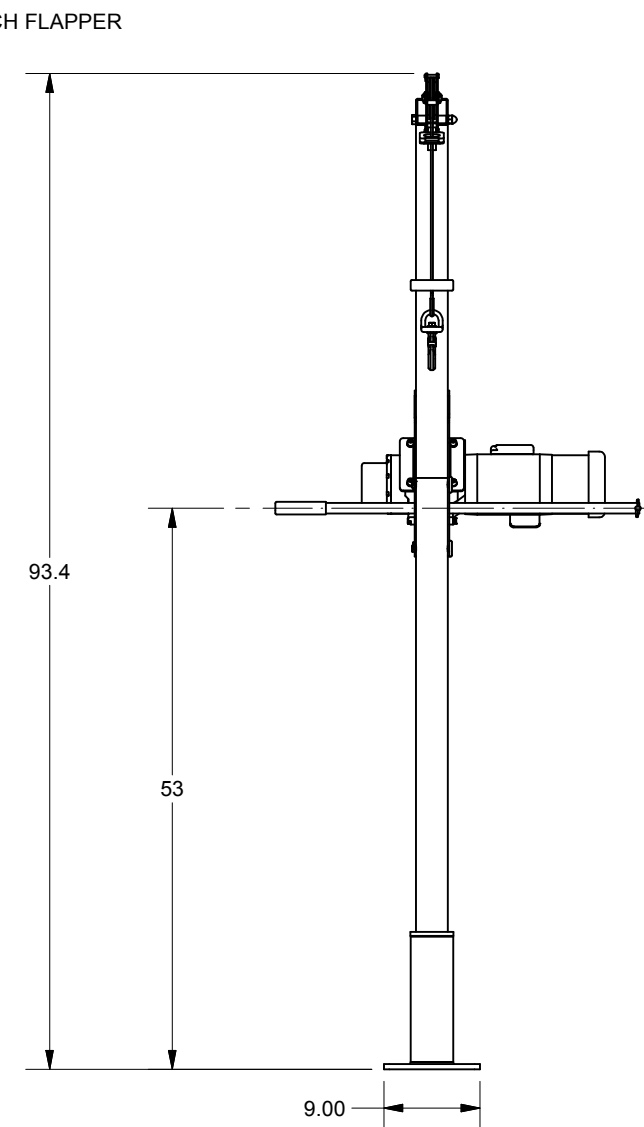

Davit Crane Dimensions
Model 4FFM

NOTES

- ① Dimension varies with hook assembly; 1-ton swivel hook shown.
- ② Range of handle rod position: 4.8" to 30.5".
- ③ Pivot axis.
- ④ Dimension with HD650-1A34-F-11; available for use with other hoist models.