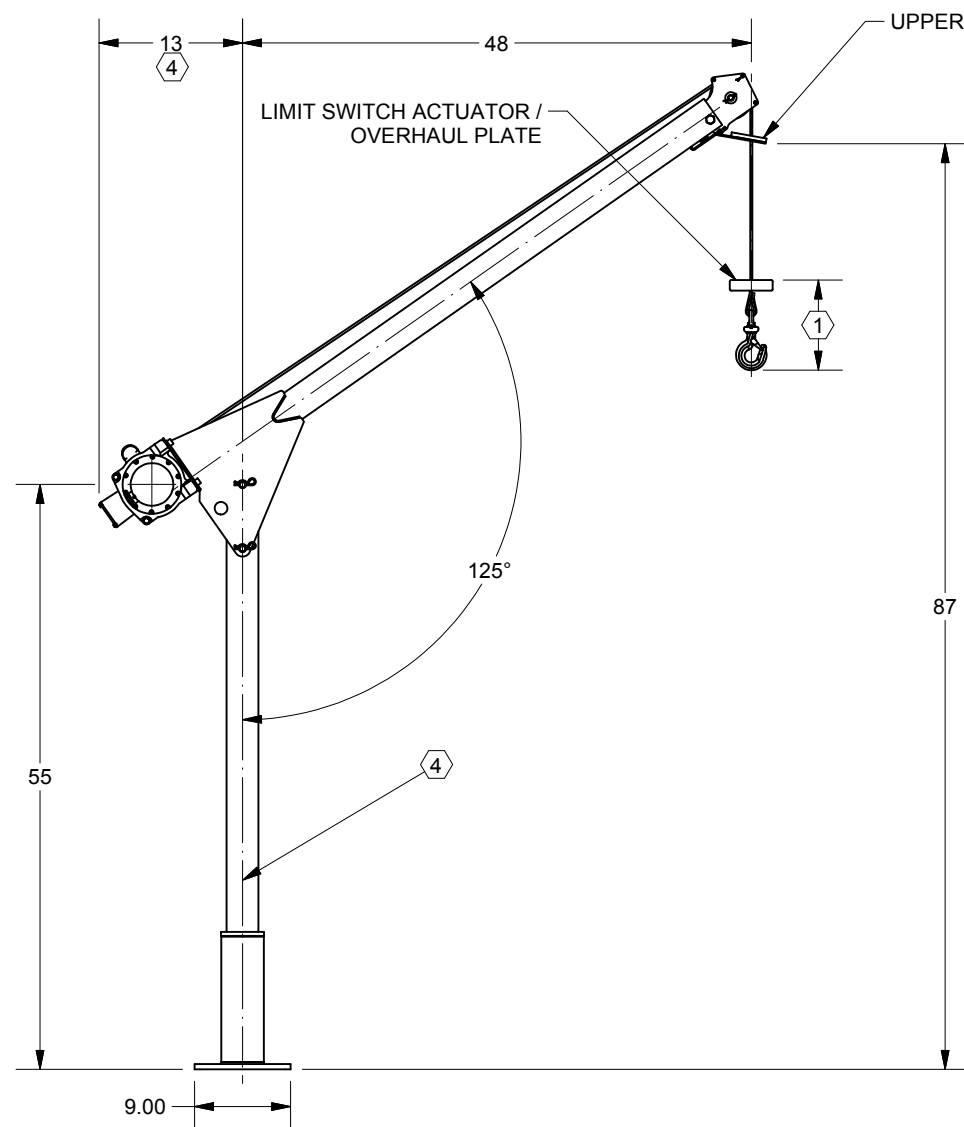

Davit Crane Dimensions
Model 4FFM

NOTES

- ① Dimension varies with hook assembly; 1-ton swivel hook shown.
- ② Range of handle rod position: 4.8" to 30.5".
- ③ Pivot axis.
- ④ Dimension with HD650-1A34-F-11; available for use with other hoist models.