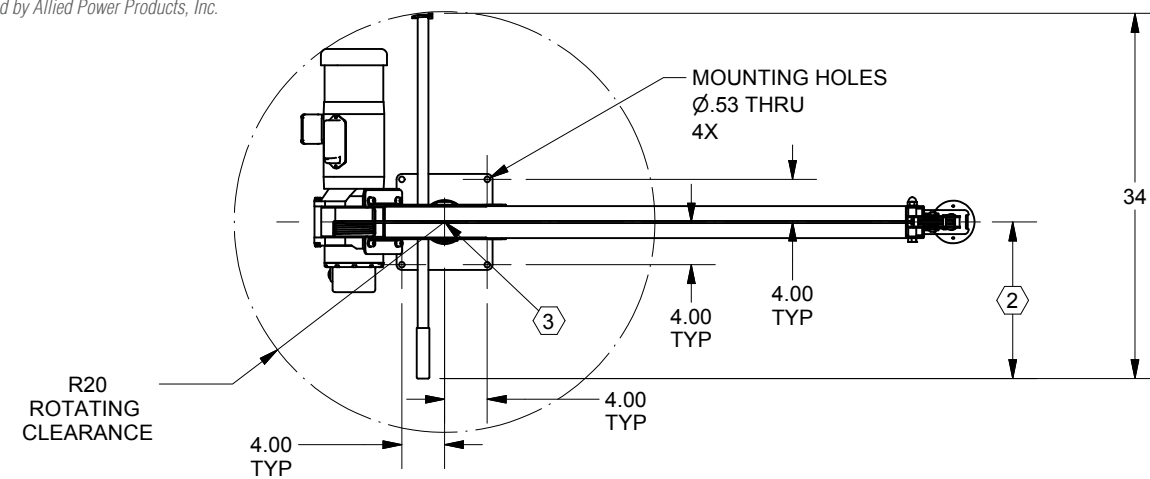

Davit Crane Dimensions
Model 4FFM

NOTES

- ① Dimension varies with hook assembly; 1-ton swivel hook shown.
- ② Range of handle rod position: 4.8" to 30.5".
- ③ Pivot axis.
- ④ Dimension with HD650-1A34-F-11; available for use with other hoist models.