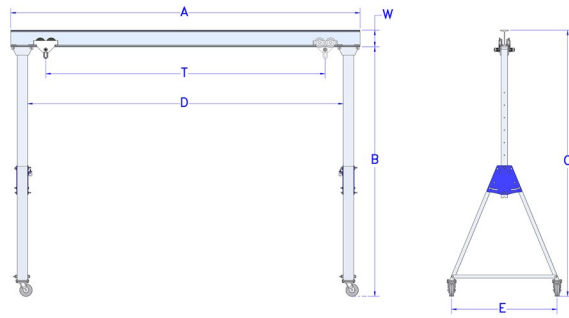

## Aluminum Gantry Crane

CAPACITY (IN LBS.)	HUB		SPAN	MODEL NUMBER	CLEAR SPAN (D)	BEAM DEPTH (W)	TROLLEY TRAVEL (T)	OAH (C)
	MIN	MAX						
1000	6' 0"	9' 0"	8'	ALUG-1000-6/9-8	6' 11-7/8"	5"	5' 9-3/4"	9' 5"
	7' 6"	10' 6"	8'	ALUG-1000-7.5/10.5-8	6' 11-7/8"	5"	5' 9-3/4"	10' 11"
	9' 0"	12' 0"	8'	ALUG-1000-9/12-8	6' 11-7/8"	5"	5' 9-3/4"	12' 5"
	6' 0"	9' 0"	10'	ALUG-1000-6/9-10	8' 11-7/8"	5"	7' 9-3/4"	9' 5"
	7' 6"	10' 6"	10'	ALUG-1000-7.5/10.5-10	8' 11-7/8"	5"	7' 9-3/4"	10' 11"
	9' 0"	12' 0"	10'	ALUG-1000-9/12-10	8' 11-7/8"	5"	7' 9-3/4"	12' 5"
	6' 0"	9' 0"	12'	ALUG-1000-6/9-12	10' 11-7/8"	8"	9' 9-3/4"	9' 8"
	7' 6"	10' 6"	12'	ALUG-1000-7.5/10.5-12	11' 11-7/8"	8"	9' 9-3/4"	11' 2"
	9' 0"	12' 0"	12'	ALUG-1000-9/12-12	11' 11-7/8"	8"	9' 9-3/4"	12' 8"
	6' 0"	9' 0"	15'	ALUG-1000-6/9-15	13' 11-7/8"	8"	12' 9-3/4"	9' 8"
	7' 6"	10' 6"	15'	ALUG-1000-7.5/10.5-15	13' 11-7/8"	8"	12' 9-3/4"	11' 2"
	9' 0"	12' 0"	15'	ALUG-1000-9/12-15	13' 11-7/8"	8"	12' 9-3/4"	12' 8"
	6' 0"	9' 0"	18'	ALUG-1000-6/9-18	16' 11-7/8"	8"	15' 9-3/4"	9' 8"
	7' 6"	10' 6"	18'	ALUG-1000-7.5/10.5-18	16' 11-7/8"	8"	15' 9-3/4"	11' 2"
	9' 0"	12' 0"	18'	ALUG-1000-9/12-18	16' 11-7/8"	8"	15' 9-3/4"	12' 8"
	6' 0"	9' 0"	20'	ALUG-1000-6/9-20	18' 11-7/8"	8"	17' 9-3/4"	9' 8"
	7' 6"	10' 6"	20'	ALUG-1000-7.5/10.5-20	18' 11-7/8"	8"	17' 9-3/4"	11' 2"
	9' 0"	12' 0"	20'	ALUG-1000-9/12-20	18' 11-7/8"	8"	17' 9-3/4"	12' 8"
2000	6' 0"	9' 0"	8'	ALUG-2000-6/9-8	6' 7-7/8"	8"	5' 4-1/4"	9' 8"
	7' 6"	10' 6"	8'	ALUG-2000-7.5/10.5-8	6' 7-7/8"	8"	5' 4-1/4"	11' 2"
	9' 0"	12' 0"	8'	ALUG-2000-9/12-8	6' 7-7/8"	8"	5' 4-1/4"	12' 8"
	6' 0"	9' 0"	10'	ALUG-2000-6/9-10	8' 7-7/8"	8"	7' 4-1/4"	9' 8"
	7' 6"	10' 6"	10'	ALUG-2000-7.5/10.5-10	8' 7-7/8"	8"	7' 4-1/4"	11' 2"
	9' 0"	12' 0"	10'	ALUG-2000-9/12-10	8' 7-7/8"	8"	7' 4-1/4"	12' 8"
	6' 0"	9' 0"	12'	ALUG-2000-6/9-12	10' 7-7/8"	8"	9' 4-1/4"	9' 8"
	7' 6"	10' 6"	12'	ALUG-2000-7.5/10.5-12	10' 7-7/8"	8"	9' 4-1/4"	11' 2"
	9' 0"	12' 0"	12'	ALUG-2000-9/12-12	10' 7-7/8"	8"	9' 4-1/4"	12' 8"
	6' 0"	9' 0"	15'	ALUG-2000-6/9-15	13' 7-7/8"	10"	12' 4-1/4"	9' 10"
	7' 6"	10' 6"	15'	ALUG-2000-7.5/10.5-15	13' 7-7/8"	10"	12' 4-1/4"	11' 4"
	9' 0"	12' 0"	15'	ALUG-2000-9/12-15	13' 7-7/8"	10"	12' 4-1/4"	12' 10"
	6' 0"	9' 0"	18'	ALUG-2000-6/9-18	16' 7-7/8"	10"	15' 4-1/4"	9' 10"
	7' 6"	10' 6"	18'	ALUG-2000-7.5/10.5-18	16' 7-7/8"	10"	15' 4-1/4"	11' 4"
	9' 0"	12' 0"	18'	ALUG-2000-9/12-18	16' 7-7/8"	10"	15' 4-1/4"	12' 10"
	6' 0"	9' 0"	20'	ALUG-2000-6/9-20	18' 7-7/8"	10"	17' 4-1/4"	9' 10"
	7' 6"	10' 6"	20'	ALUG-2000-7.5/10.5-20	18' 7-7/8"	10"	17' 4-1/4"	11' 4"
	9' 0"	12' 0"	20'	ALUG-2000-9/12-20	18' 7-7/8"	10"	17' 4-1/4"	12' 10"
4000	6' 0"	9' 0"	8'	ALUG-4000-6/9-8	6' 6-7/8"	12"	5' 2-1/4"	10' 0"
	7' 6"	10' 6"	8'	ALUG-4000-7.5/10.5-8	6' 6-7/8"	12"	5' 2-1/4"	11' 6"
	9' 0"	12' 0"	8'	ALUG-4000-9/12-8	6' 6-7/8"	12"	5' 2-1/4"	13' 0"
	6' 0"	9' 0"	10'	ALUG-4000-6/9-10	8' 6-7/8"	12"	7' 2-1/4"	10' 0"
	7' 6"	10' 6"	10'	ALUG-4000-7.5/10.5-10	8' 6-7/8"	12"	7' 2-1/4"	11' 6"
	9' 0"	12' 0"	10'	ALUG-4000-9/12-10	8' 6-7/8"	12"	7' 2-1/4"	13' 0"
	6' 0"	9' 0"	12'	ALUG-4000-6/9-12	10' 6-7/8"	12"	9' 2-1/4"	10' 0"
	7' 6"	10' 6"	12'	ALUG-4000-7.5/10.5-12	10' 6-7/8"	12"	9' 2-1/4"	11' 6"
	9' 0"	12' 0"	12'	ALUG-4000-9/12-12	10' 6-7/8"	12"	9' 2-1/4"	13' 0"
	6' 0"	9' 0"	15'	ALUG-4000-6/9-15	13' 6-7/8"	12"	12' 2-1/4"	10' 0"
	7' 6"	10' 6"	15'	ALUG-4000-7.5/10.5-15	13' 6-7/8"	12"	12' 2-1/4"	11' 6"
	9' 0"	12' 0"	15'	ALUG-4000-9/12-15	13' 6-7/8"	12"	12' 2-1/4"	13' 0"
	6' 0"	9' 0"	18'	ALUG-4000-6/9-18	16' 6-7/8"	12"	15' 2-1/4"	10' 0"
	7' 6"	10' 6"	18'	ALUG-4000-7.5/10.5-18	16' 6-7/8"	12"	15' 2-1/4"	11' 6"
	9' 0"	12' 0"	18'	ALUG-4000-9/12-18	16' 6-7/8"	12"	15' 2-1/4"	13' 0"
	6' 0"	9' 0"	20'	ALUG-4000-6/9-20	18' 6-7/8"	12"	17' 2-1/4"	10' 0"
	7' 6"	10' 6"	20'	ALUG-4000-7.5/10.5-20	18' 6-7/8"	12"	17' 2-1/4"	11' 6"
	9' 0"	12' 0"	20'	ALUG-4000-9/12-20	18' 6-7/8"	12"	17' 2-1/4"	13' 0"